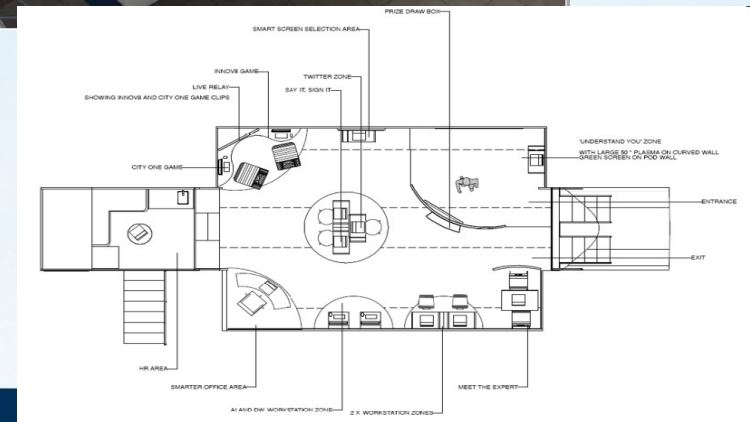

The Skills Truck

Smarter Planet
Comes to You
Developing Skills for a New Level of Smart